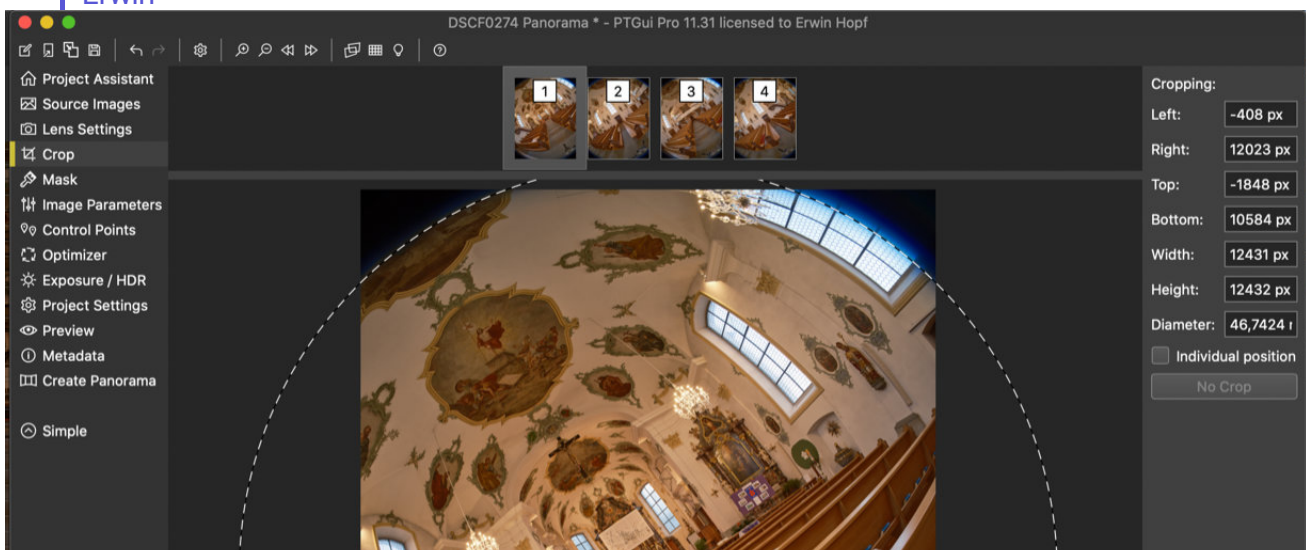

The bayonet is so big, 77cm in diameter. And the length is 66cm. It may be available to sell at the beginning of next month.

Feel free to share your idea and suggestion with us.

Best regards,

Michelle.

Web: www.ttartisan.com

Tel: +86 1739682 [REDACTED]

发件人: PT4Pano <info@pt4pano.de>
发送时间: 2021年4月11日(星期日) 16:00
收件人: Michelle <Michelle@pt4pano.de>
主 题: Re: Query reg. 11mm Fisheye with Fuji GFX mount

Dear Michelle,
thanks for your feedback.
I've forward your mail to fabian.

That sounds promising ...
I suggest, TtArtisan could launch a new "product line" for GFX cameras ("11mm Fisheye").
Take the 11mm lens but [REDACTED] without lens hood, maybe with detent for the f-ring and „realistic“ focal length 16mm and G-mount.

Please get attached 2 more screen shots with the data, I calculated for the lens:
Equisolid fisheye projection ($R=2*f*\sin(\theta/2)$) with $f=15,8\text{mm}$
Kind regards,
Erwin